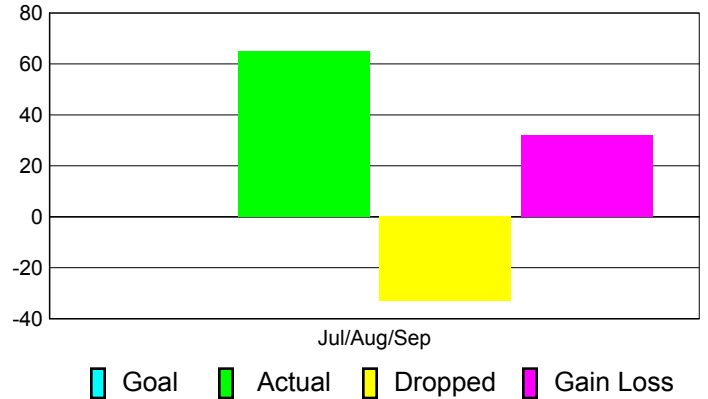

Membership Results 2011-2012

Goal, New, Dropped, Gain/Loss

Comparison of Membership Gain/Loss

Current Year Compared to the Previous Year